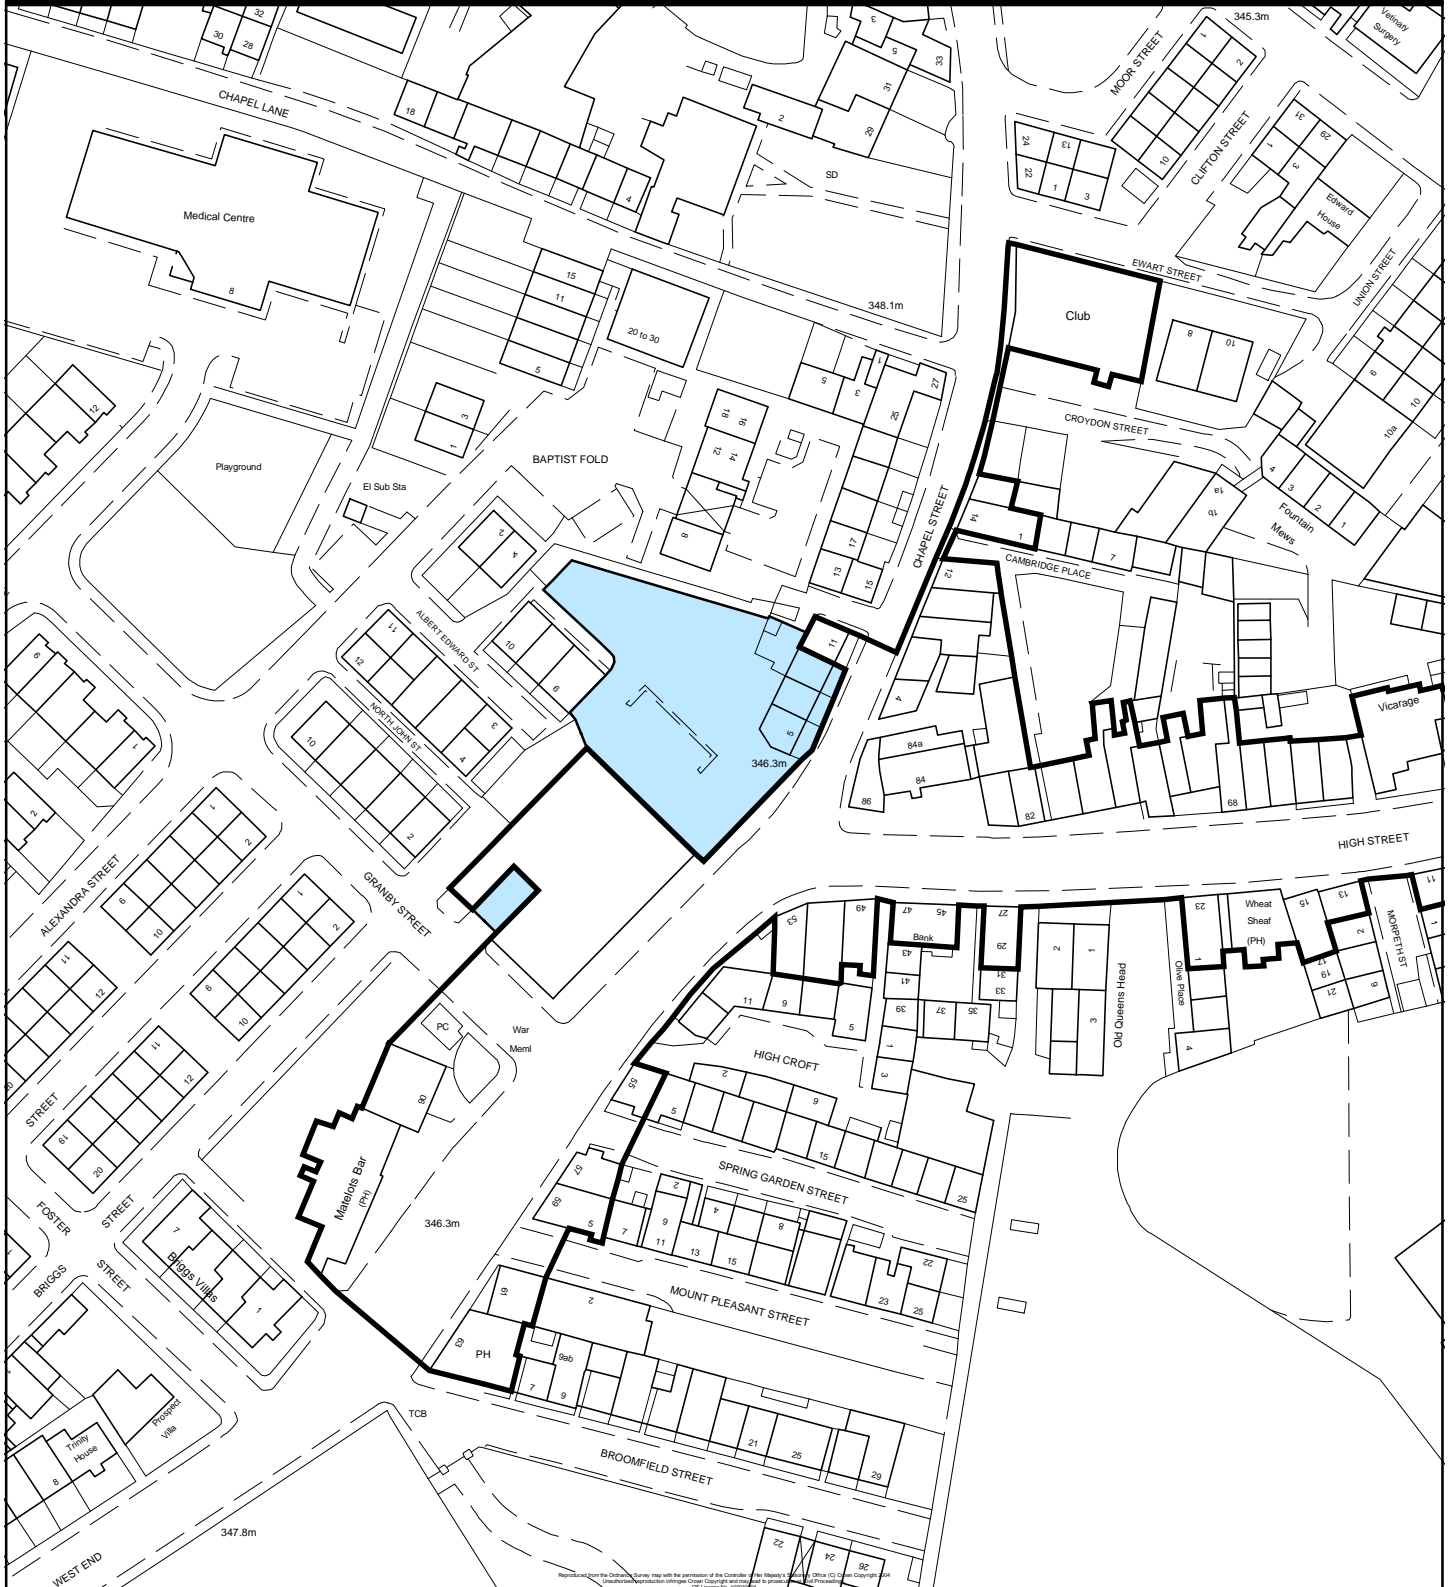

Replacement Unitary Development Plan for the Bradford District Post Inquiry Modifications

Mod. reference MOD/BS/C/3	Scale. 1:1,250	Key.  Existing Local Centre boundary.  Areas to be added to Local Centre
Site reference	Site Area.	
Address Queensbury Local Centre.	OS Grid Ref. SE 1030SW	 NORTH © Crown copyright. All rights reserved. City of Bradford Metropolitan District Council 100019304